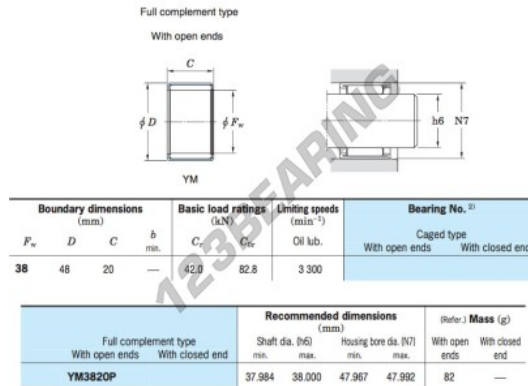

### PRODUCT FEATURES

Brand	JTEKT
N° Ean13	3663952472461
Inside diameter	38 mm
Outside diameter	48 mm
Thickness	20 mm
Weight	82 g
Packaging	1

[contact@123bearing.co.uk](mailto:contact@123bearing.co.uk)

02038 087 274