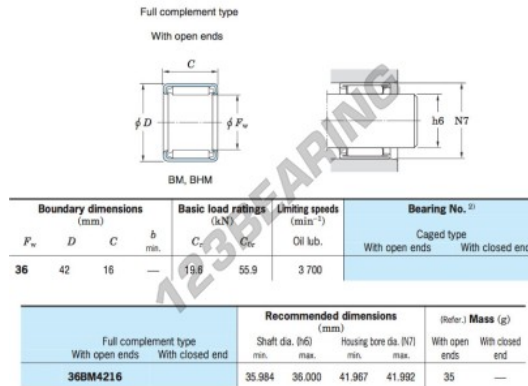

Needle roller bearing 36BM4216-JTEKT - 36BM4216-JTEKT

<https://www.123bearing.co.uk/bearing-housing/needle-roller-bearing/needle/36bm4216-jtekt>

Drawn cup needle roller bearings Koyo

PRODUCT FEATURES

Brand	JTEKT
N° Ean13	4549250127403
Inside diameter	36 mm
Outside diameter	42 mm
Thickness	16 mm
Weight	35 g
Packaging	1