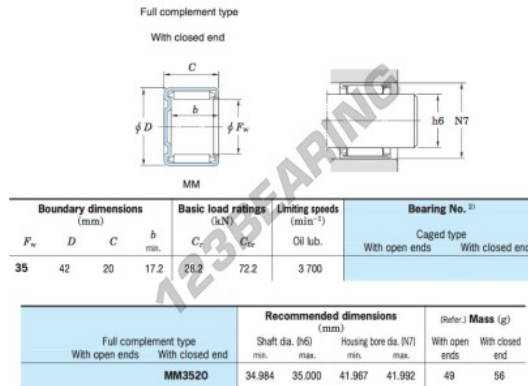

Needle roller bearing MM3520-JTEKT - MM3520-JTEKT

<https://www.123bearing.co.uk/bearing-housing/needle-roller-bearing/needle/mm3520-jtekt>

Drawn cup needle roller bearings Koyo

PRODUCT FEATURES

Brand	JTEKT
N° Ean13	3663952472218
Inside diameter	35 mm
Outside diameter	42 mm
Thickness	20 mm
Weight	56 g
Packaging	1