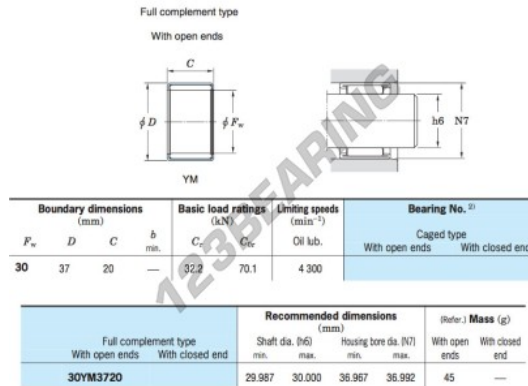

Needle roller bearing 30YM3720-JTEKT - 30YM3720-JTEKT

<https://www.123bearing.co.uk/bearing-housing/needle-roller-bearing/needle/30ym3720-jtekt>

Drawn cup needle roller bearings **Koyo**

PRODUCT FEATURES

Brand	JTEKT
N° Ean13	3663952471877
Inside diameter	30 mm
Outside diameter	37 mm
Thickness	20 mm
Weight	45 g
Packaging	1

contact@123bearing.co.uk

02038 087 274

CRT4 de Lesquin 60 Rue Du Haut De Sainghin 59273 Fretin FRANCE