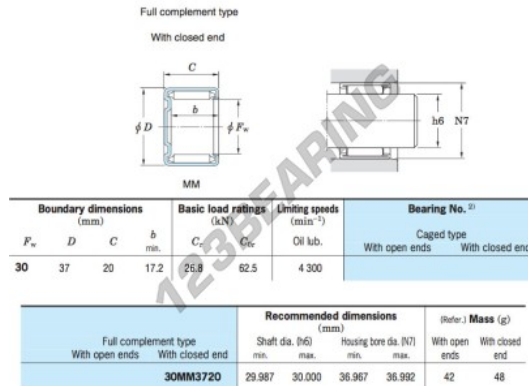

### PRODUCT FEATURES

|                  |               |
|------------------|---------------|
| Brand            | JTEKT         |
| N° Ean13         | 3663952471846 |
| Inside diameter  | 30 mm         |
| Outside diameter | 37 mm         |
| Thickness        | 20 mm         |
| Weight           | 48 g          |
| Packaging        | 1             |