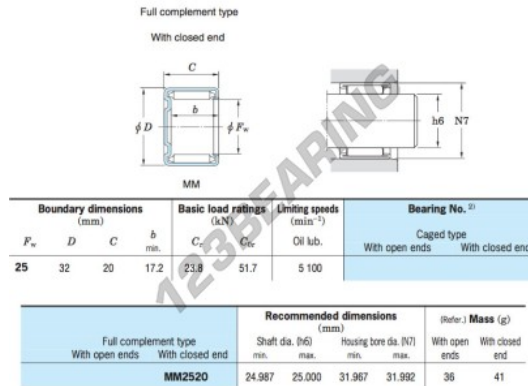

Needle roller bearing MM2520-JTEKT - MM2520-JTEKT

<https://www.123bearing.co.uk/bearing-housing/needle-roller-bearing/needle/mm2520-jtekt>

Drawn cup needle roller bearings Koyo

PRODUCT FEATURES

Brand	JTEKT
N° Ean13	3663952471389
Inside diameter	25 mm
Outside diameter	32 mm
Thickness	20 mm
Weight	41 g
Packaging	1