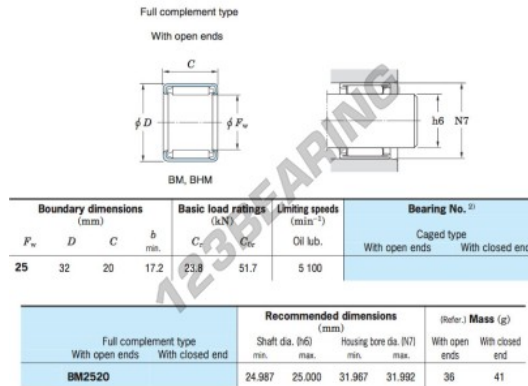

## PRODUCT FEATURES

|                  |               |
|------------------|---------------|
| Brand            | JTEKT         |
| N° Ean13         | 4549250003530 |
| Inside diameter  | 25 mm         |
| Outside diameter | 32 mm         |
| Thickness        | 20 mm         |
| Weight           | 36 g          |
| Packaging        | 1             |