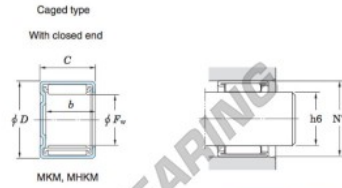

## Needle roller bearing MKM2512-JTEKT - MKM2512-JTEKT

<https://www.123bearing.co.uk/bearing-housing/needle-roller-bearing/needle/mkm2512-jtekt>

Drawn cup needle roller bearings Koyo

Boundary dimensions (mm)				Basic load ratings (kN)		Limiting speeds (min <sup>-1</sup> )	Bearing No. <sup>2)</sup>
$F_w$	$D$	$C$	$b$ min.	$C_r$	$C_{0r}$	Oil lub.	Caged type With open ends    With closed end
25	32	12	9.3	9.05	12.4	14 000	<b>MKM2512</b>

Full complement type		Recommended dimensions (mm)				(Refer.) Mass (g)	
With open ends	With closed end	Shaft dia. (φ6) min.	max.	Housing bore dia. (N7) min.	max.	With open ends	With closed end
—	—	24.987	25.000	31.967	31.992	19	21

### PRODUCT FEATURES

Brand	JTEKT
N° Ean13	3663952471334
Inside diameter	25 mm
Outside diameter	32 mm
Thickness	12 mm
Weight	21 g
Packaging	1

[contact@123bearing.co.uk](mailto:contact@123bearing.co.uk)

02038 087 274