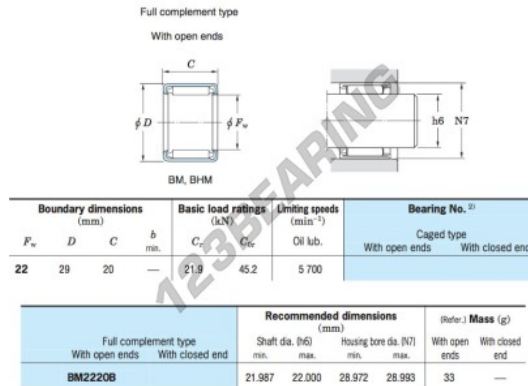

Needle roller bearing BM2220B-JTEKT - BM2220B-JTEKT

<https://www.123bearing.co.uk/bearing-housing/needle-roller-bearing/needle/bm2220b-jtekt>

Drawn cup needle roller bearings Koyo

PRODUCT FEATURES

Brand	JTEKT
N° Ean13	3663952471204
Inside diameter	22 mm
Outside diameter	29 mm
Thickness	20 mm
Weight	33 g
Packaging	1