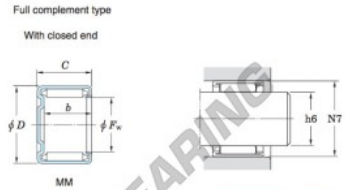

Needle roller bearing 20MM2620-JTEKT - 20MM2620-JTEKT

<https://www.123bearing.co.uk/bearing-housing/needle-roller-bearing/needle/20mm2620-jtekt>

Drawn cup needle roller bearings Koyo

| Boundary dimensions (mm) | | | Basic load ratings (kN) | | Limiting speeds (min ⁻¹) | Bearing No. ²⁾ |
|--------------------------|-----|-----|-------------------------|-------|--------------------------------------|---|
| F_w | D | C | b min. | C_0 | Oil lub. | Caged type With open ends With closed end |
| 20 | 26 | 20 | 17.2 | 18.8 | 42.5 | 6 300 |

| Full complement type | | Recommended dimensions (mm) | | | | (Refer.) Mass (g) | |
|----------------------|-----------------|-----------------------------|--------|--------------------------------|--------|-------------------|-----------------|
| With open ends | With closed end | Shaft dia. (F6) min. | max. | Housing bore dia. (N7) min. | max. | With open ends | With closed end |
| 20MM2620 | | 19.987 | 20.000 | 25.972 | 25.993 | 26 | 30 |

PRODUCT FEATURES

| | |
|------------------|---------------|
| Brand | JTEKT |
| N° Ean13 | 3663952470870 |
| Inside diameter | 20 mm |
| Outside diameter | 26 mm |
| Thickness | 20 mm |
| Weight | 30 g |
| Packaging | 1 |