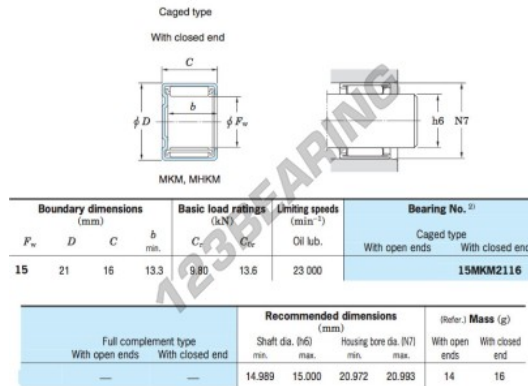

### PRODUCT FEATURES

Brand	JTEKT
N° Ean13	3663952470160
Inside diameter	15 mm
Outside diameter	21 mm
Thickness	16 mm
Weight	16 g
Packaging	1

[contact@123bearing.co.uk](mailto:contact@123bearing.co.uk)

02038 087 274