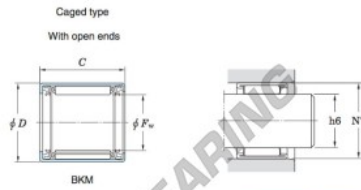

## Needle roller bearing 14BKM2025JUJ-JTEKT - 14BKM2025JUJ-JTEKT

<https://www.123bearing.co.uk/bearing-housing/needle-roller-bearing/needle/14bkm2025juj-jtekt>

Drawn cup needle roller bearings Koyo

Boundary dimensions (mm)			Basic load ratings (kN)		Limiting speeds (min <sup>-1</sup> )		Bearing No. <sup>2)</sup>	
$F_w$	$D$	$C$	$C_r$	$C_{0r}$	Oil lub.		Caged type	
							With open ends	With closed end
14	20	25	—	12.2	15.5	14 000 <sup>1)</sup>	14BKM2025JUJ	

Full complement type		Recommended dimensions (mm)				(Refer.) Mass (g)	
With open ends	With closed end	Shaft dia. (φ6)		Housing bore dia. (N7)		With open ends	With closed end
		min.	max.	min.	max.		
—	—	13.989	14.000	19.972	19.993	20	—

### PRODUCT FEATURES

Brand	JTEKT
N° Ean13	3663952470009
Inside diameter	14 mm
Outside diameter	20 mm
Thickness	25 mm
Weight	20 g
Packaging	1

[contact@123bearing.co.uk](mailto:contact@123bearing.co.uk)

02038 087 274