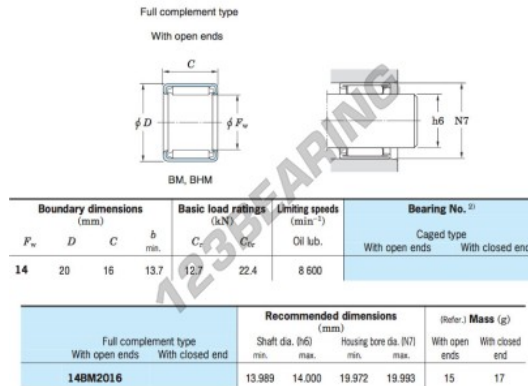

Needle roller bearing 14BM2016-JTEKT - 14BM2016-JTEKT

<https://www.123bearing.co.uk/bearing-housing/needle-roller-bearing/needle/14bm2016-jtekt>

Drawn cup needle roller bearings **Koyo**

PRODUCT FEATURES

Brand	JTEKT
N° Ean13	3663952469966
Inside diameter	14 mm
Outside diameter	20 mm
Thickness	16 mm
Weight	15 g
Packaging	1

contact@123bearing.co.uk

02038 087 274

CRT4 de Lesquin 60 Rue Du Haut De Sainghin 59273 Fretin FRANCE