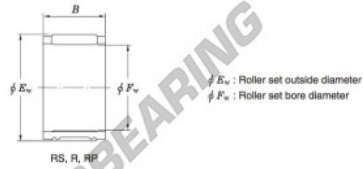

Needle roller bearing R73-20-JTEKT - R73-20-JTEKT

<https://www.123bearing.co.uk/bearing-housing/needle-roller-bearing/needle/r73-20-jtekt>

Needle roller and cage assemblies Koyo

Boundary dimensions (mm)			Basic load ratings (kN)		Limiting speeds (min ⁻¹)	Bearing No.	Special series (Cage)	[Outer] Mass (g)
F_w	E_w	B	C_r	C_0	Oil lub.			
73	79	20	36.3	86.8	6 600	R73/20	—	84

PRODUCT FEATURES

Brand	JTEKT
N° Ean13	4549250267109
Inside diameter	73 mm
Outside diameter	79 mm
Thickness	20 mm
Weight	84 g
Packaging	1

contact@123bearing.co.uk

02038 087 274

CRT4 de Lesquin 60 Rue Du Haut De Sainghin 59273 Fretin FRANCE