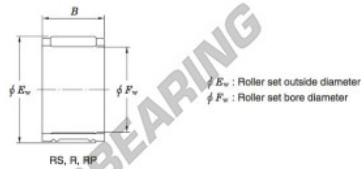

Needle roller cage RP707632-JTEKT - RP707632-JTEKT

<https://www.123bearing.co.uk/bearing-housing/needle-roller-bearing/cage/rp707632-jtekt>

Needle roller and cage assemblies Koyo

Boundary dimensions (mm)			Basic load ratings (kN)		Limiting speeds (min ⁻¹)	Bearing No.	Special series (Cage)	[Outer] Mass (g)
F_w	E_w	B	C_r	C_0	Oil lub.			
70	76	32	55.1	147	6 800	RP707632	Welded	116

PRODUCT FEATURES

Brand	JTEKT
N° Ean13	4549250267376
Inside diameter	70 mm
Inside diameter	2.756" inch
Outside diameter	76 mm
Outside diameter	2.992" inch
Thickness	32 mm
Thickness	1.26" inch
Weight	116 g
Packaging	1
Standard	No standard