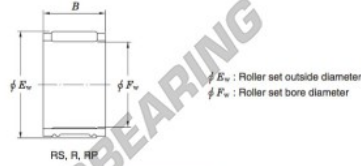

Needle roller bearing RF608230-JTEKT - RF608230-JTEKT

<https://www.123bearing.co.uk/bearing-housing/needle-roller-bearing/needle/rf608230-jtekt>

Needle roller and cage assemblies Koyo

| Boundary dimensions (mm) | | | Basic load ratings (kN) | | Limiting speeds (min ⁻¹) | Bearing No. | Special series (Cage) | [Outer] Mass (g) |
|--------------------------|-------|-----|-------------------------|-------|--------------------------------------|-----------------|-----------------------|------------------|
| F_w | E_w | B | C_r | C_0 | Oil lub. | | | |
| 60 | 82 | 30 | 118 | 152 | 7 000 | RF608230 | Polyamide | 316 |

PRODUCT FEATURES

| | |
|------------------|---------------|
| Brand | JTEKT |
| N° Ean13 | 4549250288579 |
| Inside diameter | 60 mm |
| Outside diameter | 82 mm |
| Thickness | 30 mm |
| Weight | 316 g |
| Packaging | 1 |