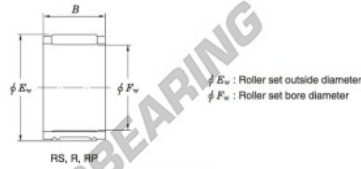

Needle roller cage RP485521-JTEKT - RP485521-JTEKT

<https://www.123bearing.co.uk/bearing-housing/needle-roller-bearing/cage/rp485521-jtekt>

Needle roller and cage assemblies Koyo

Boundary dimensions (mm.)			Basic load ratings (kN)			Limiting speeds (min ⁻¹)	Bearing No.	Special series (Cage)	[Outer] Mass (g)
F_w	E_w	B	C_r	C_0	Oil lub.				
48	55	21	32.4	58.1	9 700	RP485521	Welded	60	

PRODUCT FEATURES

Brand	JTEKT
N° Ean13	3663952468747
Inside diameter	48 mm
Outside diameter	55 mm
Thickness	21 mm
Weight	60 g
Packaging	1
Standard	No standard

contact@123bearing.co.uk

02038 087 274

CRT4 de Lesquin 60 Rue Du Haut De Sainghin 59273 Fretin FRANCE