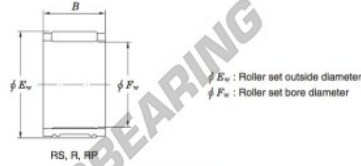

Needle roller bearing RS485313-JTEKT - RS485313-JTEKT

<https://www.123bearing.co.uk/bearing-housing/needle-roller-bearing/needle/rs485313-jtekt>

Needle roller and cage assemblies Koyo

Boundary dimensions (mm.)			Basic load ratings (kN)			Limiting speeds (min ⁻¹)	Bearing No.	Special series (Cage)	[Outer] Mass (g)
F_w	E_w	B	C_r	C_0	Oil lub.				
48	53	13	16.1	30.1	9 900	RS485313	—	30	

PRODUCT FEATURES

Brand	JTEKT
N° Ean13	4549250226564
Inside diameter	48 mm
Inside diameter	1.89" inch
Outside diameter	53 mm
Outside diameter	2.087" inch
Thickness	13 mm
Thickness	0.512" inch
Weight	30 g
Packaging	1