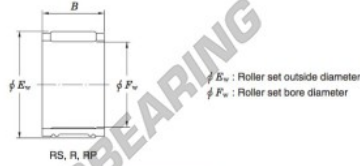

Needle roller bearing RSU424730-JTEKT - RSU424730-JTEKT

<https://www.123bearing.co.uk/bearing-housing/needle-roller-bearing/needle/rsu424730-jtekt>

Needle roller and cage assemblies Koyo

Boundary dimensions (mm)			Basic load ratings (kN)			Limiting speeds (min ⁻¹)	Bearing No.	Special series (Cage)	[Outer] Mass (g)
F_w	E_w	B	C_r	C_{10}	Oil lub.				
42	47	30	31.9	69.8	11 000	RSU424730	Double split	58	

PRODUCT FEATURES

Brand	JTEKT
N° Ean13	3663952468310
Inside diameter	42 mm
Outside diameter	47 mm
Thickness	30 mm
Weight	58 g
Packaging	1

contact@123bearing.co.uk

02038 087 274

CRT4 de Lesquin 60 Rue Du Haut De Sainghin 59273 Fretin FRANCE