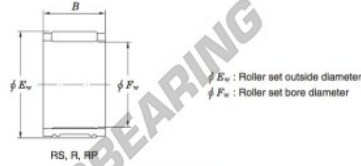

Needle roller bearing RS424725-JTEKT - RS424725-JTEKT

<https://www.123bearing.co.uk/bearing-housing/needle-roller-bearing/needle/rs424725-jtekt>

Needle roller and cage assemblies Koyo

Boundary dimensions (mm)			Basic load ratings (kN)			Limiting speeds (min ⁻¹)	Bearing No.	Special series (Cage)	[Outer] Mass (g)
F_w	E_w	B	C_r	C_0	Oil lub.				
42	47	25	29.5	63.1	11 000	RS424725	—	52	

PRODUCT FEATURES

Brand	JTEKT
N° Ean13	3663952468297
Inside diameter	42 mm
Outside diameter	47 mm
Thickness	25 mm
Weight	52 g
Packaging	1

contact@123bearing.co.uk

02038 087 274

CRT4 de Lesquin 60 Rue Du Haut De Sainghin 59273 Fretin FRANCE