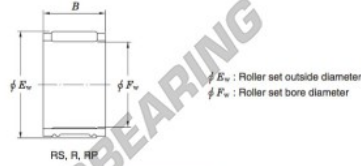

Needle roller cage RP404615A-JTEKT - RP404615A-JTEKT

<https://www.123bearing.co.uk/bearing-housing/needle-roller-bearing/cage/rp404615a-jtekt>

Needle roller and cage assemblies Koyo

Boundary dimensions (mm.)			Basic load ratings (kN)			Limiting speeds (min ⁻¹)	Bearing No.	Special series (Cage)	[Outer] Mass (g)
F_w	E_w	B	C_r	C_0	Oil lub.				
40	46	14.5	21.2	35.5	12 000	RP404615A	Welded	31	

PRODUCT FEATURES

Brand	JTEKT
N° Ean13	3663952468181
Inside diameter	40 mm
Outside diameter	46 mm
Thickness	14.5 mm
Weight	31 g
Packaging	1
Standard	No standard

contact@123bearing.co.uk

02038 087 274

CRT4 de Lesquin 60 Rue Du Haut De Sainghin 59273 Fretin FRANCE