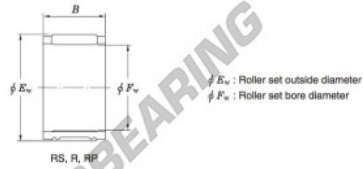

## Needle roller cage RP384436-A-JTEKT - RP384436-A-JTEKT

<https://www.123bearing.co.uk/bearing-housing/needle-roller-bearing/cage/rp384436-a-jtekt>

Needle roller and cage assemblies Koyo

Boundary dimensions (mm.)			Basic load ratings (kN)			Limiting speeds (min <sup>-1</sup> )	Bearing No.	Special series (Cage)	[Outer] Mass (g)
$F_w$	$E_w$	$B$	$C_r$	$C_0$	Oil lub.				
38	44	36.2	39.9	78.1	12 000	RP384436A	—	57	

### PRODUCT FEATURES

Brand	JTEKT
N° Ean13	3663952468068
Inside diameter	38 mm
Inside diameter	1.496" inch
Outside diameter	44 mm
Outside diameter	1.732" inch
Thickness	36.2 mm
Thickness	1.425" inch
Weight	57 g
Packaging	1
Standard	No standard