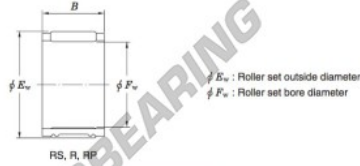

Needle roller bearing RF384426-JTEKT - RF384426-JTEKT

<https://www.123bearing.co.uk/bearing-housing/needle-roller-bearing/needle/rf384426-jtekt>

Needle roller and cage assemblies Koyo

Boundary dimensions (mm)			Basic load ratings (kN)			Limiting speeds (min ⁻¹)	Bearing No.	Special series (Cage)	[Outer] Mass (g)
F_w	E_w	B	C_r	C_0	Oil lub.				
38	44	26	28.7	51.1	12 000	RF384426	Polyamide	29	

PRODUCT FEATURES

Brand	JTEKT
N° Ean13	4549250044717
Inside diameter	38 mm
Outside diameter	44 mm
Thickness	26 mm
Weight	29 g
Packaging	1

contact@123bearing.co.uk

02038 087 274

CRT4 de Lesquin 60 Rue Du Haut De Sainghin 59273 Fretin FRANCE