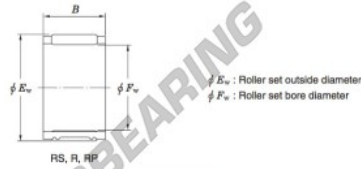

Needle roller cage RPU374337F-JTEKT - RPU374337F-JTEKT

<https://www.123bearing.co.uk/bearing-housing/needle-roller-bearing/cage/rpu374337f-jtekt>

Needle roller and cage assemblies Koyo

Boundary dimensions (mm.)			Basic load ratings (kN)			Limiting speeds (min ⁻¹)	Bearing No.	Special series (Cage)	[Outer] Mass (g)
F_w	E_w	B	C_r	C_0	Oil lub.				
37	43	36.8	40.0	77.9	13 000	RPU374337F	Double split	60	

PRODUCT FEATURES

Brand	JTEKT
N° Ean13	4549250045561
Inside diameter	37 mm
Outside diameter	43 mm
Thickness	36.8 mm
Weight	60 g
Packaging	1
Standard	No standard

contact@123bearing.co.uk

02038 087 274

CRT4 de Lesquin 60 Rue Du Haut De Sainghin 59273 Fretin FRANCE