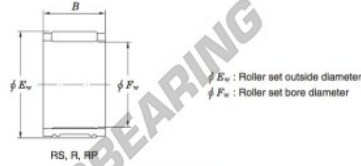

Needle roller bearing RSU374227-JTEKT - RSU374227-JTEKT

<https://www.123bearing.co.uk/bearing-housing/needle-roller-bearing/needle/rsu374227-jtekt>

Needle roller and cage assemblies Koyo

Boundary dimensions (mm.)			Basic load ratings (kN)			Limiting speeds (min ⁻¹)	Bearing No.	Special series (Cage)	[Outer] Mass (g)
F_w	E_w	B	C_r	C_0	Oil lub.				
37	42	27	30.0	61.5	13 000	RSU374227	Double split	45	

PRODUCT FEATURES

Brand	JTEKT
N° Ean13	3663952467955
Inside diameter	37 mm
Outside diameter	42 mm
Thickness	27 mm
Weight	45 g
Packaging	1

contact@123bearing.co.uk

02038 087 274

CRT4 de Lesquin 60 Rue Du Haut De Sainghin 59273 Fretin FRANCE