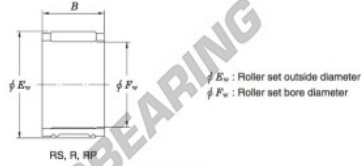

Needle roller bearing RS374227-JTEKT - RS374227-JTEKT

<https://www.123bearing.co.uk/bearing-housing/needle-roller-bearing/needle/rs374227-jtekt>

Needle roller and cage assemblies Koyo

Boundary dimensions (mm.)			Basic load ratings (kN)		Limiting speeds (min ⁻¹)	Bearing No.	Special series (Cage)	[Outer] Mass (g)
F_w	E_w	B	C_r	C_0	Oil lub.			
37	42	27	30.8	63.6	13 000	RS374227	—	46

PRODUCT FEATURES

Brand	JTEKT
N° Ean13	3663952467948
Inside diameter	37 mm
Outside diameter	42 mm
Thickness	27 mm
Weight	46 g
Packaging	1

contact@123bearing.co.uk

02038 087 274

CRT4 de Lesquin 60 Rue Du Haut De Sainghin 59273 Fretin FRANCE