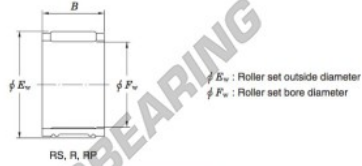

## Needle roller bearing RS374212A-JTEKT - RS374212A-JTEKT

<https://www.123bearing.co.uk/bearing-housing/needle-roller-bearing/needle/rs374212a-jtekt>

Needle roller and cage assemblies Koyo

Boundary dimensions (mm)			Basic load ratings (kN)		Limiting speeds (min <sup>-1</sup> )	Bearing No.	Special series (Cage)	[Outer] Mass (g)
$F_w$	$E_w$	$B$	$C_r$	$C_{10}$	Oil lub.			
37	42	11.6	11.3	17.5	13 000	<b>RS374212A</b>	—	23

### PRODUCT FEATURES

Brand	JTEKT
N° Ean13	3663952467894
Inside diameter	37 mm
Outside diameter	42 mm
Thickness	11.6 mm
Weight	23 g
Packaging	1

[contact@123bearing.co.uk](mailto:contact@123bearing.co.uk)