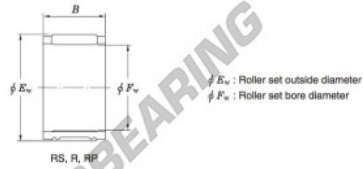

## Needle roller bearing RF364825-1-JTEKT - RF364825-1-JTEKT

<https://www.123bearing.co.uk/bearing-housing/needle-roller-bearing/needle/rf364825-1-jtekt>

Needle roller and cage assemblies Koyo

Boundary dimensions (mm)			Basic load ratings (kN)		Limiting speeds (min <sup>-1</sup> )	Bearing No.	Special series (Cage)	[Outer] Mass (g)
$F_w$	$E_w$	$B$	$C_r$	$C_0$	Oil lub.			
36	48	25	54.0	71.7	12 000	RF364825-1	Polyamide	80

### PRODUCT FEATURES

Brand	JTEKT
N° Ean13	3663952467870
Inside diameter	36 mm
Outside diameter	48 mm
Thickness	25 mm
Weight	80 g
Packaging	1

[contact@123bearing.co.uk](mailto:contact@123bearing.co.uk)

02038 087 274