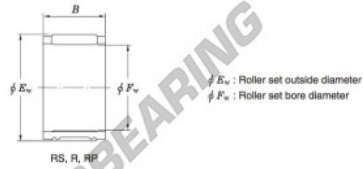

Needle roller bearing RS364217-K-JTEKT - RS364217-K-JTEKT

<https://www.123bearing.co.uk/bearing-housing/needle-roller-bearing/needle/rs364217-k-jtekt>

Needle roller and cage assemblies Koyo

Boundary dimensions (mm.)			Basic load ratings (kN)		Limiting speeds (min ⁻¹)	Bearing No.	Special series (Cage)	[Outer] Mass (g)
F_w	E_w	B	C_r	C_{10}	Oil lub.			
36	42	17	20.5	32.8	13 000	RS364217-K	—	35

PRODUCT FEATURES

Brand	JTEKT
N° Ean13	3663952467832
Inside diameter	36 mm
Outside diameter	42 mm
Thickness	17 mm
Weight	35 g
Packaging	1

contact@123bearing.co.uk

02038 087 274

CRT4 de Lesquin 60 Rue Du Haut De Sainghin 59273 Fretin FRANCE