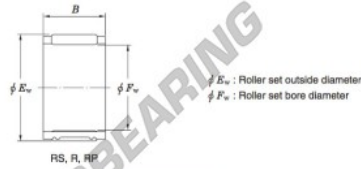

Needle roller cage RP354033-1-JTEKT - RP354033-1-JTEKT

<https://www.123bearing.co.uk/bearing-housing/needle-roller-bearing/cage/rp354033-1-jtekt>

Needle roller and cage assemblies Koyo

Boundary dimensions (mm.)			Basic load ratings (kN)			Limiting speeds (min ⁻¹)	Bearing No.	Special series (Cage)	[Outer] Mass (g)
F _w	E _w	B	C _r	C ₀	Oil lub.				
35	40	33	31.1	63.2	13 000	RP354033-1	—	39	

PRODUCT FEATURES

Brand	JTEKT
N° Ean13	4549250045639
Inside diameter	35 mm
Outside diameter	40 mm
Thickness	33 mm
Weight	39 g
Packaging	1
Standard	No standard

contact@123bearing.co.uk

02038 087 274

CRT4 de Lesquin 60 Rue Du Haut De Sainghin 59273 Fretin FRANCE