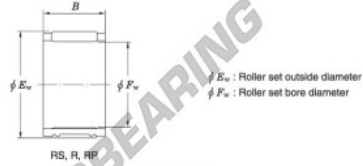

Needle roller bearing RS354022-JTEKT - RS354022-JTEKT

<https://www.123bearing.co.uk/bearing-housing/needle-roller-bearing/needle/rs354022-jtekt>

Needle roller and cage assemblies Koyo

Boundary dimensions (mm)			Basic load ratings (kN)		Limiting speeds (min ⁻¹)	Bearing No.	Special series (Cage)	[Outer] Mass (g)
F_w	E_w	B	C_r	C_0	Oil lub.			
35	40	22	23.6	44.4	13 000	RS354022	—	37

PRODUCT FEATURES

Brand	JTEKT
N° Ean13	3663952467627
Inside diameter	35 mm
Outside diameter	40 mm
Thickness	22 mm
Weight	37 g
Packaging	1

contact@123bearing.co.uk

02038 087 274

CRT4 de Lesquin 60 Rue Du Haut De Sainghin 59273 Fretin FRANCE