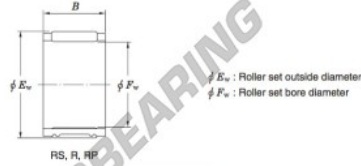

Needle roller cage RS354013-JTEKT - RS354013-JTEKT

<https://www.123bearing.co.uk/bearing-housing/needle-roller-bearing/cage/rs354013-jtekt>

Needle roller and cage assemblies Koyo

Boundary dimensions (mm)			Basic load ratings (kN)			Limiting speeds (min ⁻¹)	Bearing No.	Special series (Cage)	[Outer] Mass (g)
F _w	E _w	B	C _r	C ₀	Oil lub.				
35	40	13	14.2	23.0	13 000	RS354013	—	22	

PRODUCT FEATURES

Brand	JTEKT
N° Ean13	3663952467603
Inside diameter	35 mm
Outside diameter	40 mm
Thickness	13 mm
Weight	22 g
Packaging	1
Standard	No standard

contact@123bearing.co.uk

02038 087 274

CRT4 de Lesquin 60 Rue Du Haut De Sainghin 59273 Fretin FRANCE