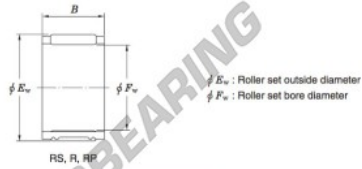

### Needle roller and cage assemblies Koyo

Boundary dimensions (mm)			Basic load ratings (kN)			Limiting speeds (min <sup>-1</sup> )	Bearing No.	Special series (Cage)	[Outer] Mass (g)
$F_w$	$E_w$	$B$	$C_r$	$C_0$	Oil lub.				
35	39	25	22.0	47.4	14 000	<b>RF353925</b>	With single split polyamide	24	

## PRODUCT FEATURES

Brand	JTEKT
N° Ean13	3663952467597
Inside diameter	35 mm
Outside diameter	39 mm
Thickness	25 mm
Weight	24 g
Packaging	1

[contact@123bearing.co.uk](mailto:contact@123bearing.co.uk)

02038 087 274