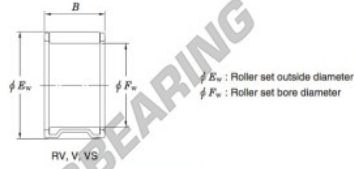

Needle roller bearing RV324221-1-JTEKT - RV324221-1-JTEKT

<https://www.123bearing.co.uk/bearing-housing/needle-roller-bearing/needle/rv324221-1-jtekt>

Needle roller and cage assemblies Koyo

Boundary dimensions (mm)			Basic load ratings (kN)		Limiting speeds (min ⁻¹)	Bearing No.	Special series (Cage)	[Outer] Mass (g)
F_w	E_w	B	C_r	C_{10}	Oil lub.			
32	42	20.5	33.5	42.2	14 000	RV324221-1	—	64

PRODUCT FEATURES

Brand	JTEKT
N° Ean13	3663952467511
Inside diameter	32 mm
Inside diameter	1.26" inch
Outside diameter	42 mm
Outside diameter	1.654" inch
Thickness	20.5 mm
Thickness	0.807" inch
Weight	64 g
Packaging	1