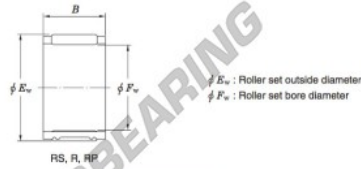

Needle roller cage RP323826-JTEKT - RP323826-JTEKT

<https://www.123bearing.co.uk/bearing-housing/needle-roller-bearing/cage/rp323826-jtekt>

Needle roller and cage assemblies Koyo

Boundary dimensions (mm.)			Basic load ratings (kN)			Limiting speeds (min ⁻¹)	Bearing No.	Special series (Cage)	[liter.] Mass (g)
F_w	E_w	B	C_r	C_0	Oil lub.				
32	38	26	27.3	45.6	14 000	RP323826	Width tolerance special ¹⁾	34	

PRODUCT FEATURES

Brand	JTEKT
N° Ean13	4549250045608
Inside diameter	32 mm
Inside diameter	1.26" inch
Outside diameter	38 mm
Outside diameter	1.496" inch
Thickness	26 mm
Thickness	1.024" inch
Weight	34 g
Packaging	1
Standard	No standard