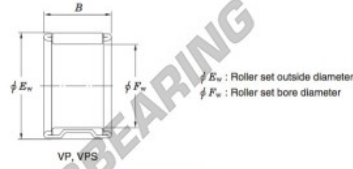

Needle roller cage 32VP3820A-JTEKT - 32VP3820A-JTEKT

<https://www.123bearing.co.uk/bearing-housing/needle-roller-bearing/cage/32vp3820a-jtekt>

Needle roller and cage assemblies Koyo

Boundary dimensions (mm)			Basic load ratings (kN)		Limiting speeds (min ⁻¹)	Bearing No.	Special series (Cage)	[Outer] Mass (g)
F_w	E_w	B	C_r	C_0	Oil lub.			
32	38	20	24.9	40.5	14 000	32VP3820A	Welded	27

PRODUCT FEATURES

Brand	JTEKT
N° Ean13	3663952467467
Inside diameter	32 mm
Outside diameter	38 mm
Thickness	20 mm
Weight	27 g
Packaging	1
Standard	No standard

contact@123bearing.co.uk

02038 087 274

CRT4 de Lesquin 60 Rue Du Haut De Sainghin 59273 Fretin FRANCE