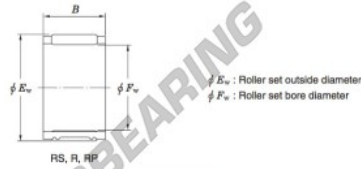

## Needle roller bearing R32-20-JTEKT - R32-20-JTEKT

<https://www.123bearing.co.uk/bearing-housing/needle-roller-bearing/needle/r32-20-jtekt>

Needle roller and cage assemblies Koyo

Boundary dimensions (mm)			Basic load ratings (kN)			Limiting speeds (min <sup>-1</sup> )	Bearing No.	Special series (Cage)	[distr.] Mass (g)
$F_w$	$E_w$	$B$	$C_r$	$C_0$	Oil lub.				
32	37	20	22.3	39.9	14 000	<b>R32/20</b>	—	30	

### PRODUCT FEATURES

Brand	JTEKT
N° Ean13	3663952467429
Inside diameter	32 mm
Outside diameter	37 mm
Thickness	20 mm
Weight	30 g
Packaging	1

[contact@123bearing.co.uk](mailto:contact@123bearing.co.uk)

02038 087 274