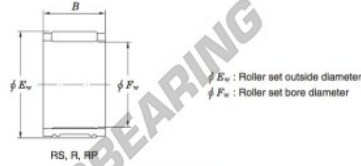

## Needle roller cage RP303932-JTEKT - RP303932-JTEKT

<https://www.123bearing.co.uk/bearing-housing/needle-roller-bearing/cage/rp303932-jtekt>

Needle roller and cage assemblies Koyo

Boundary dimensions (mm)			Basic load ratings (kN)		Limiting speeds (min <sup>-1</sup> )	Bearing No.	Special series (Cage)	[Outer] Mass (g)
$F_w$	$E_w$	$B$	$C_r$	$C_0$	Oil lub.			
30	39	32	42.6	60.5	14 000	RP303932	Welded, Width tolerance special <sup>1)</sup>	63

### PRODUCT FEATURES

Brand	JTEKT
N° Ean13	3663952467320
Inside diameter	30 mm
Outside diameter	39 mm
Thickness	32 mm
Weight	63 g
Packaging	1
Standard	No standard

[contact@123bearing.co.uk](mailto:contact@123bearing.co.uk)