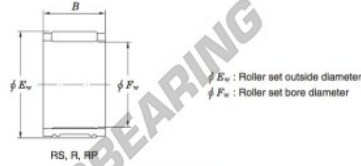

Needle roller bearing RS30-20A-JTEKT - RS30-20A-JTEKT

<https://www.123bearing.co.uk/bearing-housing/needle-roller-bearing/needle/rs30-20a-jtekt>

Needle roller and cage assemblies Koyo

Boundary dimensions (mm)			Basic load ratings (kN)			Limiting speeds (min ⁻¹)	Bearing No.	Special series (Cage)	[Outer] Mass (g)
F_w	E_w	B	C_r	C_0	Oil lub.				
30	37	20	25.2	36.6	15 000	RS30/20A	—	41	

PRODUCT FEATURES

Brand	JTEKT
N° Ean13	4549250045790
Inside diameter	30 mm
Outside diameter	37 mm
Thickness	20 mm
Weight	41 g
Packaging	1

contact@123bearing.co.uk

02038 087 274

CRT4 de Lesquin 60 Rue Du Haut De Sainghin 59273 Fretin FRANCE