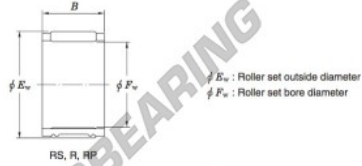

Needle roller bearing RS303524-JTEKT - RS303524-JTEKT

<https://www.123bearing.co.uk/bearing-housing/needle-roller-bearing/needle/rs303524-jtekt>

Needle roller and cage assemblies Koyo

Boundary dimensions (mm.)			Basic load ratings (kN)		Limiting speeds (min ⁻¹)	Bearing No.	Special series (Cage)	[Refer.] Mass (g)
F_w	E_w	B	C_r	C_{10}	Oil lub.			
30	35	24	24.9	45.1	15 000	RS303524	—	34

PRODUCT FEATURES

Brand	JTEKT
N° Ean13	4549250285615
Inside diameter	30 mm
Inside diameter	1.181" inch
Outside diameter	35 mm
Outside diameter	1.378" inch
Thickness	24 mm
Thickness	0.945" inch
Weight	34 g
Packaging	1