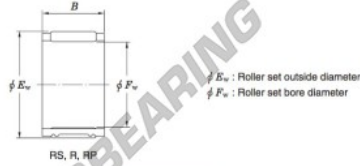

Needle roller bearing RS303521A-JTEKT - RS303521A-JTEKT

<https://www.123bearing.co.uk/bearing-housing/needle-roller-bearing/needle/rs303521a-jtekt>

Needle roller and cage assemblies Koyo

Boundary dimensions (mm)			Basic load ratings (kN)		Limiting speeds (min ⁻¹)	Bearing No.	Special series (Cage)	Outer Mass (g)
F_w	E_w	B	C_r	C_0	Oil lub.			
30	35	21.1	22.2	39.0	15 000	RS303521A	—	30

PRODUCT FEATURES

Brand	JTEKT
N° Ean13	4549250285608
Inside diameter	30 mm
Outside diameter	35 mm
Thickness	21.1 mm
Weight	30 g
Packaging	1

contact@123bearing.co.uk

02038 087 274

CRT4 de Lesquin 60 Rue Du Haut De Sainghin 59273 Fretin FRANCE