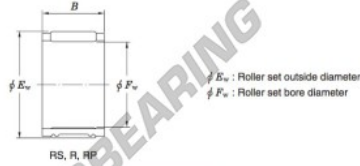

Needle roller bearing 30R3429-JTEKT - 30R3429-JTEKT

<https://www.123bearing.co.uk/bearing-housing/needle-roller-bearing/needle/30r3429-jtekt>

Needle roller and cage assemblies Koyo

Boundary dimensions (mm)			Basic load ratings (kN)		Limiting speeds (min ⁻¹)	Bearing No.	Special series (Cage)	[Outer] Mass (g)
F_w	E_w	B	C_r	C_0	Oil lub.			
30	34	29	18.1	34.8	16 000	30R3429	—	34

PRODUCT FEATURES

Brand	JTEKT
N° Ean13	3663952467207
Inside diameter	30 mm
Outside diameter	34 mm
Thickness	29 mm
Weight	34 g
Packaging	1

contact@123bearing.co.uk

02038 087 274

CRT4 de Lesquin 60 Rue Du Haut De Sainghin 59273 Fretin FRANCE