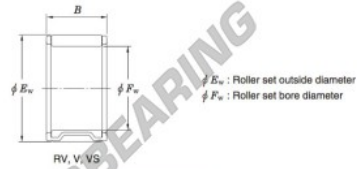

Needle roller bearing RV284125-JTEKT - RV284125-JTEKT

<https://www.123bearing.co.uk/bearing-housing/needle-roller-bearing/needle/rv284125-jtekt>

Needle roller and cage assemblies Koyo

Boundary dimensions (mm)			Basic load ratings (kN)		Limiting speeds (min ⁻¹)	Bearing No.	Special series (Cage)	[Outer] Mass (g)
F_w	E_w	B	C_r	C_{10}	Oil lub.			
28	41	25	40.2	43.5	14 000	RV284125	—	86

PRODUCT FEATURES

Brand	JTEKT
N° Ean13	3663952467115
Inside diameter	28 mm
Outside diameter	41 mm
Thickness	25 mm
Weight	86 g
Packaging	1

contact@123bearing.co.uk

02038 087 274

CRT4 de Lesquin 60 Rue Du Haut De Sainghin 59273 Fretin FRANCE