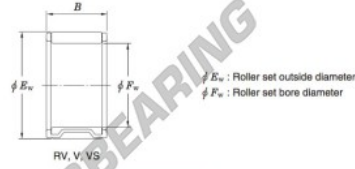

Needle roller bearing RV284028-JTEKT - RV284028-JTEKT

<https://www.123bearing.co.uk/bearing-housing/needle-roller-bearing/needle/rv284028-jtekt>

Needle roller and cage assemblies Koyo

Boundary dimensions (mm)			Basic load ratings (kN)		Limiting speeds (min ⁻¹)	Bearing No.	Special series (Cage)	[Outer] Mass (g)
F_w	E_w	B	C_r	C_{10}	Oil lub.			
28	40	28	49.1	59.5	15 000	RV284028	—	90

PRODUCT FEATURES

Brand	JTEKT
N° Ean13	3663952467108
Inside diameter	28 mm
Outside diameter	40 mm
Thickness	28 mm
Weight	90 g
Packaging	1

contact@123bearing.co.uk

02038 087 274

CRT4 de Lesquin 60 Rue Du Haut De Sainghin 59273 Fretin FRANCE