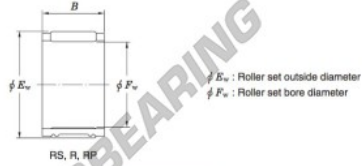

Needle roller bearing RS283824-JTEKT - RS283824-JTEKT

<https://www.123bearing.co.uk/bearing-housing/needle-roller-bearing/needle/rs283824-jtekt>

Needle roller and cage assemblies Koyo

Boundary dimensions (mm)			Basic load ratings (kN)		Limiting speeds (min ⁻¹)	Bearing No.	Special series (Cage)	[Outer] Mass (g)
F_w	E_w	B	C_r	C_{10}	Oil lub.			
28	38	24	31.2	37.1	15 000	RS283824	—	70

PRODUCT FEATURES

Brand	JTEKT
N° Ean13	3663952467092
Inside diameter	28 mm
Outside diameter	38 mm
Thickness	24 mm
Weight	70 g
Packaging	1

contact@123bearing.co.uk

02038 087 274

CRT4 de Lesquin 60 Rue Du Haut De Sainghin 59273 Fretin FRANCE