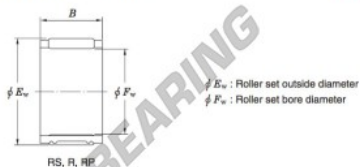

Needle roller bearing 28R3620-JTEKT - 28R3620-JTEKT

<https://www.123bearing.co.uk/bearing-housing/needle-roller-bearing/needle/28r3620-jtekt>

Needle roller and cage assemblies Koyo

Boundary dimensions (mm)			Basic load ratings (kN)			Limiting speeds (min ⁻¹)	Bearing No.	Special series (Cage)	[Outer] Mass (g)
F_w	E_w	B	C_r	C_0	Oil lub.				
28	36	20	23.2	29.3	16 000	28R3620	—	45	

PRODUCT FEATURES

Brand	JTEKT
N° Ean13	4549250107191
Inside diameter	28 mm
Outside diameter	36 mm
Thickness	20 mm
Weight	45 g
Packaging	1

contact@123bearing.co.uk

02038 087 274

CRT4 de Lesquin 60 Rue Du Haut De Sainghin 59273 Fretin FRANCE