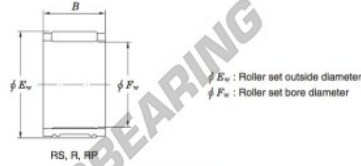

## Needle roller bearing R28-23A-JTEKT - R28-23A-JTEKT

<https://www.123bearing.co.uk/bearing-housing/needle-roller-bearing/needle/r28-23a-jtekt>

Needle roller and cage assemblies Koyo

Boundary dimensions (mm)			Basic load ratings (kN)		Limiting speeds (min <sup>-1</sup> )	Bearing No.	Special series (Cage)	Mass (g)
$F_w$	$E_w$	$B$	$C_r$	$C_0$	Oil lub.			
28	33	23	22.8	39.5	16 000	R28/23A	—	31

### PRODUCT FEATURES

Brand	JTEKT
N° Ean13	3663952467061
Inside diameter	28 mm
Inside diameter	1.102" inch
Outside diameter	33 mm
Outside diameter	1.299" inch
Thickness	23 mm
Thickness	0.906" inch
Weight	31 g
Packaging	1