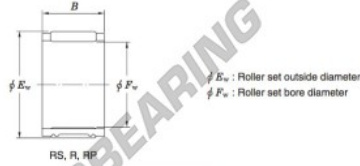

## Needle roller bearing RS263022A-JTEKT - RS263022A-JTEKT

<https://www.123bearing.co.uk/bearing-housing/needle-roller-bearing/needle/rs263022a-jtekt>

Needle roller and cage assemblies Koyo

| Boundary dimensions (mm) |       |      | Basic load ratings (kN) |       |          | Limiting speeds (min <sup>-1</sup> ) | Bearing No. | Special series (Cage) | Mass (g) |
|--------------------------|-------|------|-------------------------|-------|----------|--------------------------------------|-------------|-----------------------|----------|
| $F_w$                    | $E_w$ | $B$  | $C_r$                   | $C_0$ | Oil lub. |                                      |             |                       |          |
| 26                       | 30    | 21.9 | 16.9                    | 30.4  | 18 000   | RS263022A                            | —           | 22                    |          |

### PRODUCT FEATURES

|                  |               |
|------------------|---------------|
| Brand            | JTEKT         |
| N° Ean13         | 3663952466965 |
| Inside diameter  | 26 mm         |
| Inside diameter  | 1.024" inch   |
| Outside diameter | 30 mm         |
| Outside diameter | 1.181" inch   |
| Thickness        | 21.9 mm       |
| Thickness        | 0.862" inch   |
| Weight           | 22 g          |
| Packaging        | 1             |