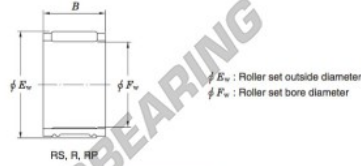

## Needle roller bearing 25R3020-1-JTEKT - 25R3020-1-JTEKT

<https://www.123bearing.co.uk/bearing-housing/needle-roller-bearing/needle/25r3020-1-jtekt>

Needle roller and cage assemblies Koyo

Boundary dimensions (mm)			Basic load ratings (kN)			Limiting speeds (min <sup>-1</sup> )	Bearing No.	Special series (Cage)	[Outer] Mass (g)
$F_w$	$E_w$	$B$	$C_r$	$C_0$	Oil lub.				
25	30	20	19.0	30.1	18 000	<b>25R3020-1</b>	—	24	

### PRODUCT FEATURES

Brand	JTEKT
N° Ean13	3663952466774
Inside diameter	25 mm
Outside diameter	30 mm
Thickness	20 mm
Weight	24 g
Packaging	1

[contact@123bearing.co.uk](mailto:contact@123bearing.co.uk)

02038 087 274