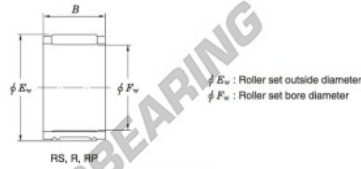

Needle roller bearing 25R3012-JTEKT - 25R3012-JTEKT

<https://www.123bearing.co.uk/bearing-housing/needle-roller-bearing/needle/25r3012-jtekt>

Needle roller and cage assemblies Koyo

Boundary dimensions (mm)			Basic load ratings (kN)		Limiting speeds (min ⁻¹)	Bearing No.	Special series (Cage)	[Outer] Mass (g)
F_w	E_w	B	C_r	C_{10}	Oil lub.			
25	30	12	10.5	14.1	18 000	25R3012	—	15

PRODUCT FEATURES

Brand	JTEKT
N° Ean13	4549250106859
Inside diameter	25 mm
Outside diameter	30 mm
Thickness	12 mm
Weight	15 g
Packaging	1

contact@123bearing.co.uk

02038 087 274

CRT4 de Lesquin 60 Rue Du Haut De Sainghin 59273 Fretin FRANCE